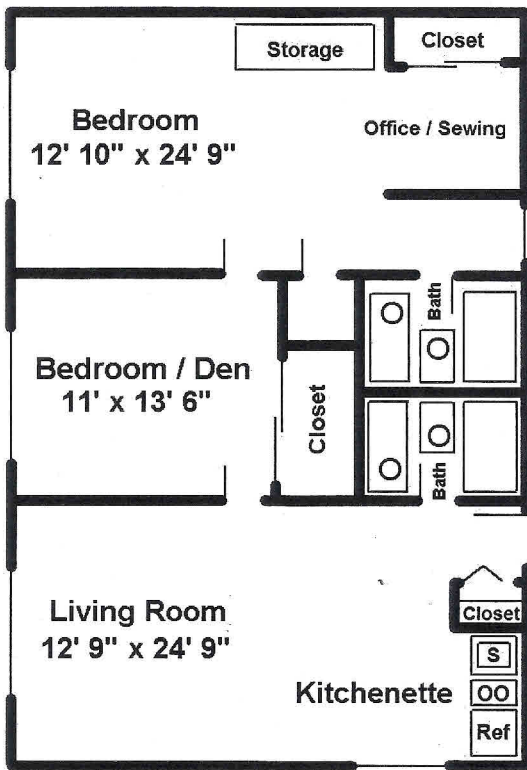

FLOOR PLAN OPTIONS at INDEPENDENT LIVING

1825 NE 108TH Ave. Portland, OR 97220

503.255.7160 www.parkviewretirement.org

CHRISTIAN RETIREMENT COMMUNITY

**Two Bedroom / Two Bath
890 Square Feet**

**One Bedroom / Two Bath
700 Square Feet**

**One Bedroom / Two Bath
710 Square Feet**

All square footage approximate