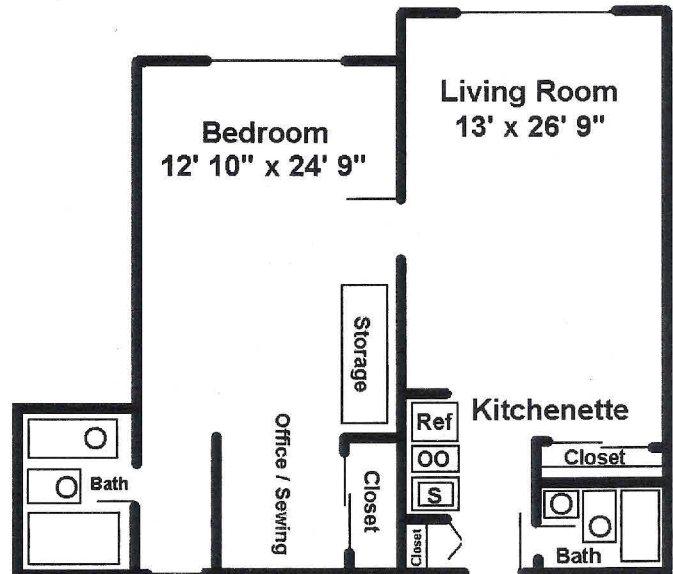

FLOOR PLAN OPTIONS at INDEPENDENT LIVING

1825 NE 108TH Ave. Portland, OR 97220

503.255.7160 www.parkviewretirement.org

CHRISTIAN RETIREMENT COMMUNITY

**Two Bedroom / Two Bath
890 Square Feet**

**One Bedroom / Two Bath
700 Square Feet**

**One Bedroom / Two Bath
710 Square Feet**

All square footage approximate