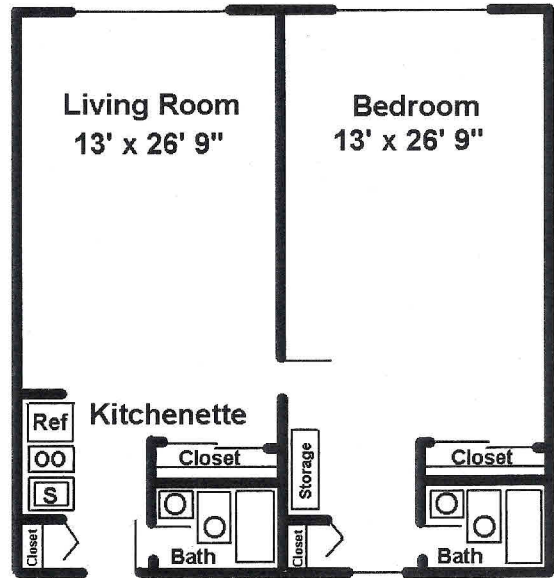

FLOOR PLAN OPTIONS at INDEPENDENT LIVING

1825 NE 108TH Ave. Portland, OR 97220

503.255.7160 www.parkviewretirement.org

CHRISTIAN RETIREMENT COMMUNITY

**Two Bedroom / Two Bath
890 Square Feet**

**One Bedroom / Two Bath
700 Square Feet**

**One Bedroom / Two Bath
710 Square Feet**

All square footage approximate